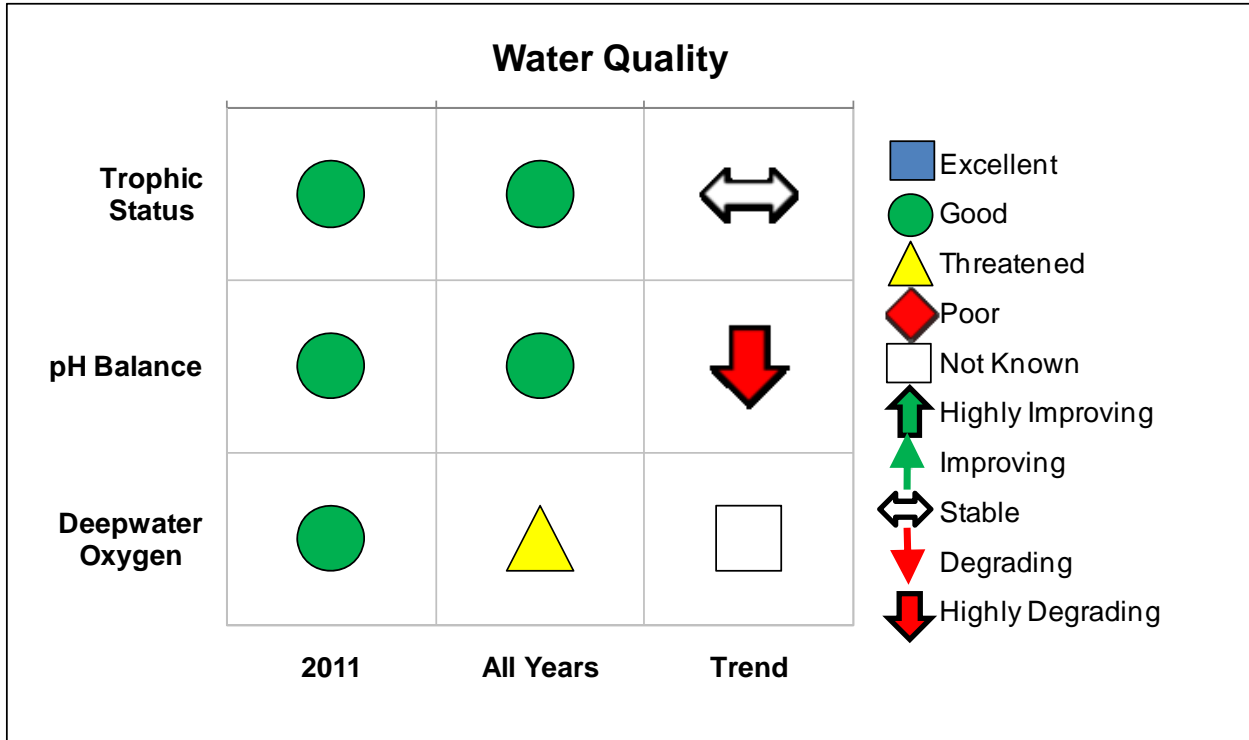

2011 Lime Lake Scorecard

2011 Lime Lake Scorecard

The 2011 CSLAP annual report for Lime Lake will soon be found at <http://www.dec.ny.gov/lands/77883.html>