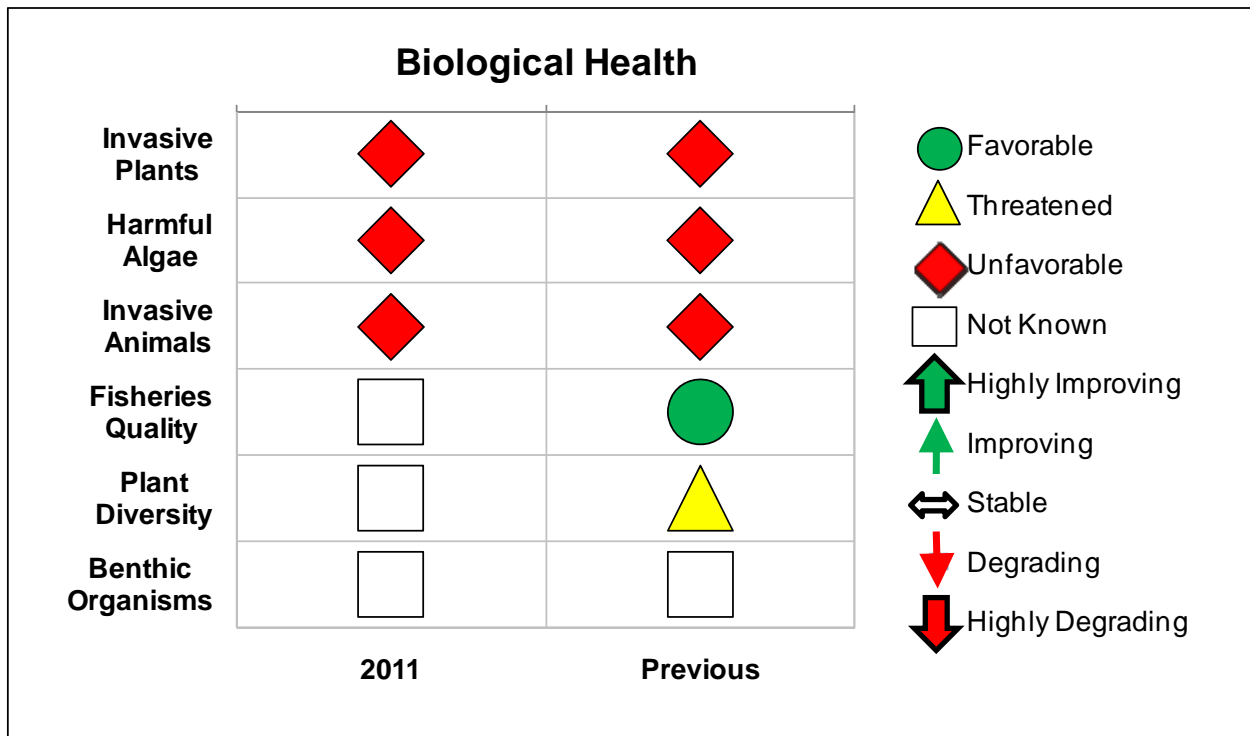

2011 Lime Lake Scorecard

2011 Lime Lake Scorecard

The 2011 CSLAP annual report for Lime Lake will soon be found at <http://www.dec.ny.gov/lands/77883.html>