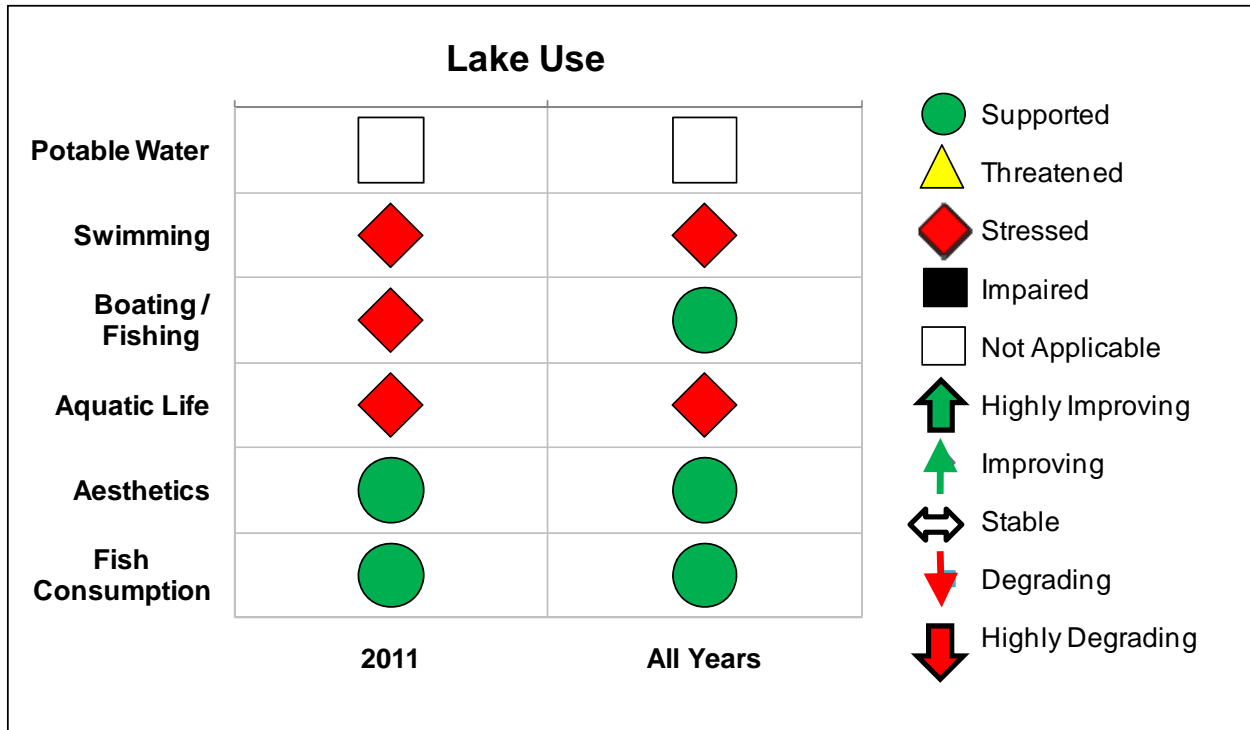

2011 Lime Lake Scorecard

2011 Lime Lake Scorecard

The 2011 CSLAP annual report for Lime Lake will soon be found at <http://www.dec.ny.gov/lands/77883.html>