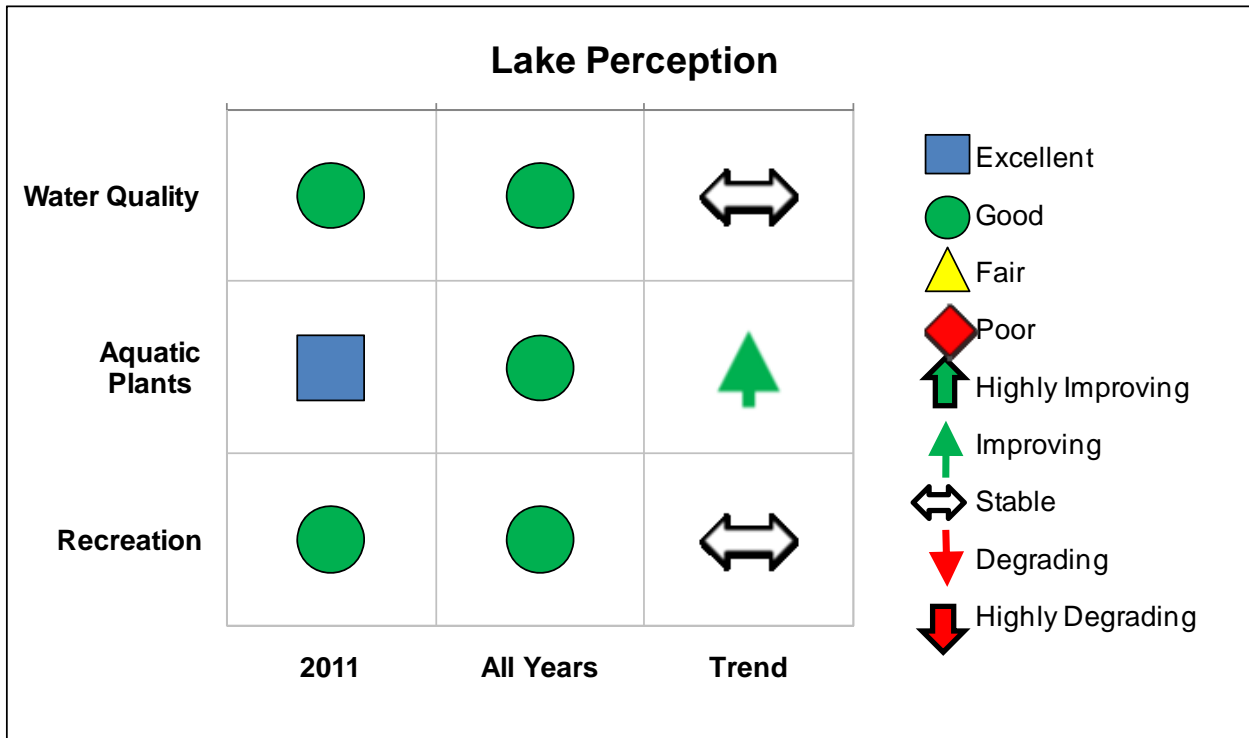

2011 Lime Lake Scorecard

2011 Lime Lake Scorecard

The 2011 CSLAP annual report for Lime Lake will soon be found at <http://www.dec.ny.gov/lands/77883.html>